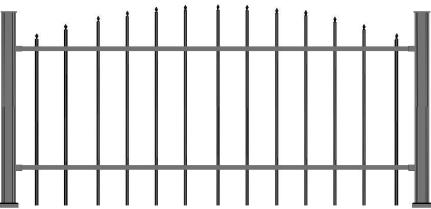

VMF09-3 RAIL VERTICAL INSIDE CONNECTION

70x70 profile or 100x100 profile
30x25 profile
14x14 profile or Ø16 profile

Vertical application
fully

Vertical application

VMF10-3 RAIL VERTICAL OUTSIDE CONNECTION

70x70 profile or 100x100 profile
30x25 profile
14x14 profile or Ø16 profile

VMF11-3 RAIL VERTICAL OUTSIDE CONNECTION

70x70 profile or 100x100 profile
30x25 profile
14x14 profile or Ø16 profile

Decorative End cap
application

Decorative End cap
with shape application

VMF12-2 RAIL VERTICAL OUTSIDE CONNECTION

70x70 profile or 100x100 profile
30x25 profile
14x14 profile or Ø16 profile

VMF13-2 RAIL VERTICAL OUTSIDE CONNECTION

70x70 profile or 100x100 profile
30x25 profile
14x14 profile or Ø16 profile