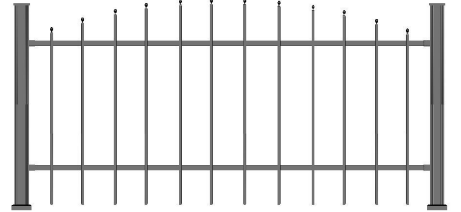

VMF09-3 RAIL VERTICAL INSIDE CONNECTION

70x70 profile or 100x100 profile
30x25 profile
14x14 profile or Ø16 profile

Vertical application
fully

Vertical application

VMF10-3 RAIL VERTICAL OUTSIDE CONNECTION

70x70 profile or 100x100 profile
30x25 profile
14x14 profile or Ø16 profile

VMF11-3 RAIL VERTICAL OUTSIDE CONNECTION

70x70 profile or 100x100 profile
30x25 profile
14x14 profile or Ø16 profile

Decorative End cap
application

Decorative End cap
with shape application

VMF12-2 RAIL VERTICAL OUTSIDE CONNECTION

70x70 profile or 100x100 profile
30x25 profile
14x14 profile or Ø16 profile

VMF13-2 RAIL VERTICAL OUTSIDE CONNECTION

70x70 profile or 100x100 profile
30x25 profile
14x14 profile or Ø16 profile

Decorative End cap
with shape application

Interconnect application

VMF14-3 RAIL VERTICAL INSIDE CONNECTION

70x70 profile or 100x100 profile
30x25 profile
14x14 profile or Ø16 profile

VMF15-HORIZONTAL INSIDE CONNECTION