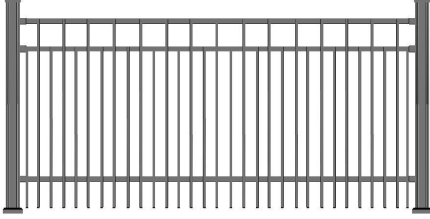

70x70 profile or 100x100 profile
30x25 profile
14x14 profile or Ø16 profile

VMF06 -4 RAIL VERTICAL INSIDE CONNECTION

Vertical application

70x70 profile or 100x100 profile
30x25 profile
14x14 profile or Ø16 profile

VMF07 -3 RAIL VERTICAL OUTSIDE CONNECTION

Vertical application

70x70 profile or 100x100 profile
30x25 profile
14x14 profile or Ø16 profile

VMF08 -3 RAIL VERTICAL INSIDE CONNECTION

Vertical application

70x70 profile or 100x100 profile
30x25 profile
14x14 profile or Ø16 profile

VMF09-3 RAIL VERTICAL INSIDE CONNECTION

70x70 profile or 100x100 profile
30x25 profile
14x14 profile or Ø16 profile

Vertical application
fully

Vertical application

VMF10-3 RAIL VERTICAL OUTSIDE CONNECTION