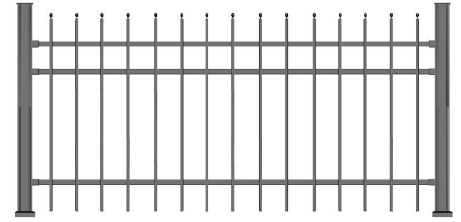

VMF01 -2 RAIL VERTICAL INSIDE CONNECTION

Vertical application

70x70 profile or 100x100 profile
30x25 profile
14x14 profile

VMF02 -3 RAIL VERTICAL OUTSIDE CONNECTION

Vertical application
with shaped and end cap
fully

70x70 profile or 100x100 profile
30x25 profile
14x14 profile or Ø16 profile

VMF03 -3 RAIL VERTICAL OUTSIDE CONNECTION

Vertical application
with shaped and end cap

70x70 profile or 100x100 profile
30x25 profile
14x14 profile or Ø16 profile

VMF04 -3 RAIL VERTICAL OUTSIDE CONNECTION

Vertical application
with end cap

70x70 profile or 100x100 profile
30x25 profile
14x14 profile or Ø16 profile

VMF05 -3 RAIL VERTICAL OUTSIDE CONNECTION

Vertical application

70x70 profile or 100x100 profile
30x25 profile
14x14 profile or Ø16 profile

VMF06 -4 RAIL VERTICAL INSIDE CONNECTION

Vertical application

70x70 profile or 100x100 profile
30x25 profile
14x14 profile or Ø16 profile