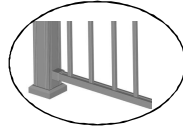

VMF01 -2 RAIL VERTICAL INSIDE CONNECTION

Vertical application

70x70 profile or 100x100 profile
30x25 profile
14x14 profile

VMF02 -3 RAIL VERTICAL OUTSIDE CONNECTION

Vertical application
with shaped and end cap
fully

70x70 profile or 100x100 profile
30x25 profile
14x14 profile or Ø16 profile

VMF03 -3 RAIL VERTICAL OUTSIDE CONNECTION

Vertical application
with shaped and end cap

70x70 profile or 100x100 profile
30x25 profile
14x14 profile or Ø16 profile