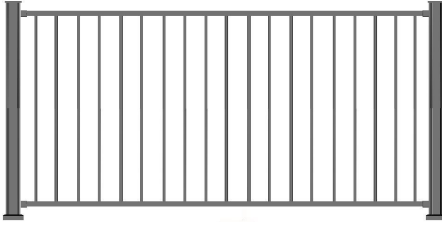

VMF01 -2 RAIL VERTICAL INSIDE CONNECTION

Vertical application

70x70 profile or 100x100 profile
30x25 profile
14x14 profile

VMF02 -3 RAIL VERTICAL OUTSIDE CONNECTION

Vertical application
with shaped and end cap
fully

70x70 profile or 100x100 profile
30x25 profile
14x14 profile or Ø16 profile

VMF03 -3 RAIL VERTICAL OUTSIDE CONNECTION

Vertical application
with shaped and end cap

70x70 profile or 100x100 profile
30x25 profile
14x14 profile or Ø16 profile