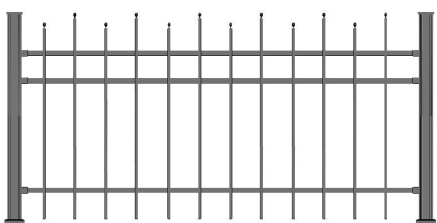

VMF01 -2 RAIL VERTICAL INSIDE CONNECTION

Vertical application

70x70 profile or 100x100 profile
30x25 profile
14x14 profile

VMF02 -3 RAIL VERTICAL OUTSIDE CONNECTION

Vertical application
with shaped and end cap
fully

70x70 profile or 100x100 profile
30x25 profile
14x14 profile or Ø16 profile

VMF03 -3 RAIL VERTICAL OUTSIDE CONNECTION

Vertical application
with shaped and end cap

70x70 profile or 100x100 profile
30x25 profile
14x14 profile or Ø16 profile

VMF04 -3 RAIL VERTICAL OUTSIDE CONNECTION

Vertical application
with end cap

70x70 profile or 100x100 profile
30x25 profile
14x14 profile or Ø16 profile

VMF05 -3 RAIL VERTICAL OUTSIDE CONNECTION

Vertical application

70x70 profile or 100x100 profile
30x25 profile
14x14 profile or Ø16 profile

VMF06 -4 RAIL VERTICAL INSIDE CONNECTION

Vertical application

70x70 profile or 100x100 profile
30x25 profile
14x14 profile or Ø16 profile