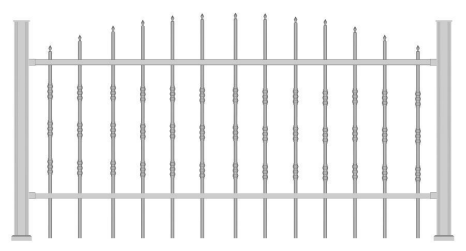

VMF17-3 RAIL VERTICAL INSIDE CONNECTION

Angled connection & knob ball application

70x70 profile or 100x100 profile
60x25 profile or 80x25 profile

VMF18-2 RAIL POOL GLASS APPLICATION

Glass application

70x70 profile or 100x100 profile
30x25 profile

VMF19-WALL GAB APPLICATION

Between wall panel application with handrail

70x70 profile or 100x100 profile
60x25 profile or 80x25 profile
100x25 profile or 120x25 profile
30x25 profile
70x12 profile

VMF20-WALL GAB APPLICATION

Between wall panel application

60x25 profile or 80x25 profile
100x25 profile or 120x25 profile
30x25 profile
70x12 profile

VMF21-4 RAIL ARCHED GATE VERTICAL OUTSIDE

Finial plug & arched gate application

70x70 profile or 100x100 profile
14x14 profile or Ø16 profile
40x40 profile

Decorative interconnect application

VMF22-2 RAIL GATE VERTICAL OUTSIDE CONNECTION

70x70 profile or 100x100 profile
30x25 profile
14x14 profile or Ø16 profile

VMF23-GATE HORIZONTAL INSIDE CONNECTION

Horizontal gate application