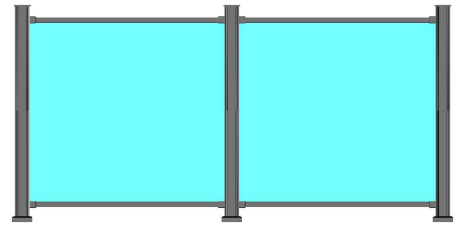

Decorative End cap
with shape application

Interconnect application

VMF14-3 RAIL VERTICAL INSIDE CONNECTION

70x70 profile or 100x100 profile
30x25 profile
14x14 profile or Ø16 profile

VMF15-HORIZONTAL INSIDE CONNECTION

70x70 profile or 100x100 profile
60x25 profile or 80x25 profile

Wide panel application

Angled wide panel
application

VMF16-2 RAIL VERTICAL OUTSIDE CONNECTION

70x70 profile or 100x100 profile
60x25 profile or 80x25 profile

VMF17-3 RAIL VERTICAL INSIDE CONNECTION

Angled connection & knob ball application

70x70 profile or 100x100 profile
60x25 profile or 80x25 profile

VMF18-2 RAIL POOL GLASS APPLICATION

Glass application

70x70 profile or 100x100 profile
30x25 profile