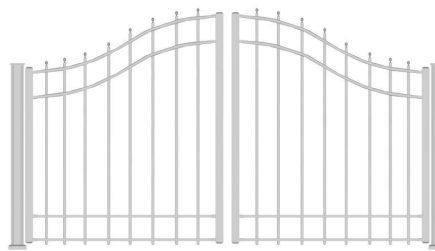

VMF17-3 RAIL VERTICAL INSIDE CONNECTION

Angled connection & knob ball application

70x70 profile or 100x100 profile
60x25 profile or 80x25 profile

VMF18-2 RAIL POOL GLASS APPLICATION

Glass application

70x70 profile or 100x100 profile
30x25 profile

VMF19-WALL GAB APPLICATION

Between wall panel application with handrail

70x70 profile or 100x100 profile
60x25 profile or 80x25 profile
100x25 profile or 120x25 profile
30x25 profile
70x12 profile

VMF20-WALL GAB APPLICATION

Between wall panel application

60x25 profile or 80x25 profile
100x25 profile or 120x25 profile
30x25 profile
70x12 profile

VMF21-4 RAIL ARCHED GATE VERTICAL OUTSIDE

Finial plug & arched gate application

70x70 profile or 100x100 profile
14x14 profile or Ø16 profile
40x40 profile