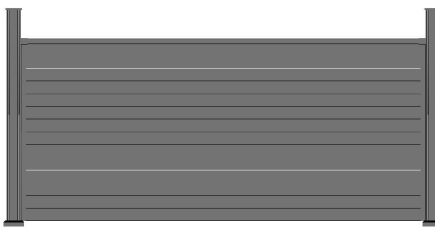

70x70 profile or 100x100 profile
60x25 profile or 80x25 profile

Wide panel application

Angled wide panel
application

VMF16-2 RAIL VERTICAL OUTSIDE CONNECTION

70x70 profile or 100x100 profile
60x25 profile or 80x25 profile

VMF17-3 RAIL VERTICAL INSIDE CONNECTION

Angled connection & knob ball application

70x70 profile or 100x100 profile
60x25 profile or 80x25 profile

VMF18-2 RAIL POOL GLASS APPLICATION

Glass application

70x70 profile or 100x100 profile
30x25 profile

VMF19-WALL GAB APPLICATION

Between wall panel application with handrail

70x70 profile or 100x100 profile
60x25 profile or 80x25 profile
100x25 profile or 120x25 profile
30x25 profile
70x12 profile

VMF20-WALL GAB APPLICATION