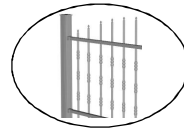

VMF17-3 RAIL VERTICAL INSIDE CONNECTION

Angled connection & knob ball application

70x70 profile or 100x100 profile
60x25 profile or 80x25 profile

VMF18-2 RAIL POOL GLASS APPLICATION

Glass application

70x70 profile or 100x100 profile
30x25 profile

Between wall panel application

60x25 profile or 80x25 profile
100x25 profile or 120x25 profile
30x25 profile
70x12 profile

VMF21-4 RAIL ARCHED GATE VERTICAL OUTSIDE

Finial plug & arched gate application

70x70 profile or 100x100 profile
14x14 profile or Ø16 profile
40x40 profile