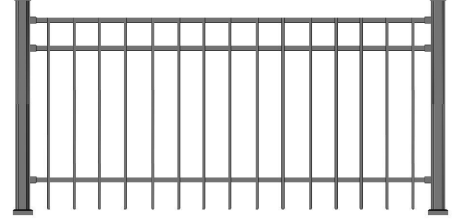

VMF07 -3 RAIL VERTICAL OUTSIDE CONNECTION

Vertical application

70x70 profile or 100x100 profile
30x25 profile
14x14 profile or Ø16 profile

VMF08 -3 RAIL VERTICAL INSIDE CONNECTION

Vertical application

70x70 profile or 100x100 profile
30x25 profile
14x14 profile or Ø16 profile

VMF09-3 RAIL VERTICAL INSIDE CONNECTION

70x70 profile or 100x100 profile
30x25 profile
14x14 profile or Ø16 profile

Vertical application
fully

Vertical application

VMF10-3 RAIL VERTICAL OUTSIDE CONNECTION