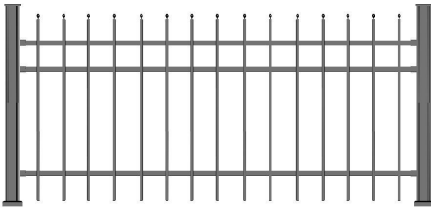

VMF07 -3 RAIL VERTICAL OUTSIDE CONNECTION

Vertical application

70x70 profile or 100x100 profile
30x25 profile
14x14 profile or Ø16 profile

VMF08 -3 RAIL VERTICAL INSIDE CONNECTION

Vertical application

70x70 profile or 100x100 profile
30x25 profile
14x14 profile or Ø16 profile

VMF09-3 RAIL VERTICAL INSIDE CONNECTION

70x70 profile or 100x100 profile
30x25 profile
14x14 profile or Ø16 profile

Vertical application
fully

Vertical application

VMF10-3 RAIL VERTICAL OUTSIDE CONNECTION

70x70 profile or 100x100 profile
30x25 profile
14x14 profile or Ø16 profile

VMF11-3 RAIL VERTICAL OUTSIDE CONNECTION

70x70 profile or 100x100 profile
30x25 profile
14x14 profile or Ø16 profile

Decorative End cap
application