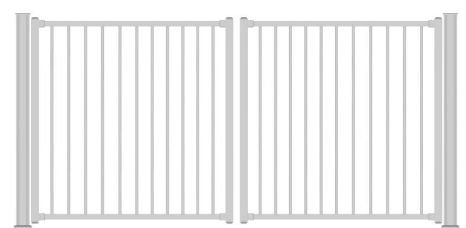

VMF24-GATE VERTICAL INSIDE CONNECTION

70x70 profile or 100x100 profile
30x25 profile
14x14 profile or Ø16 profile
40x40 profile