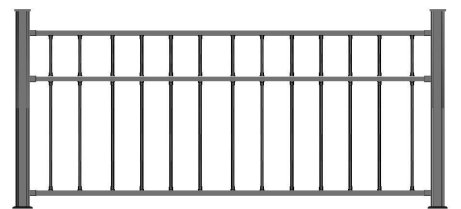

70x70 profile or 100x100 profile
30x25 profile
14x14 profile or Ø16 profile

VMF11-3 RAIL VERTICAL OUTSIDE CONNECTION

70x70 profile or 100x100 profile
30x25 profile
14x14 profile or Ø16 profile

Decorative End cap
application

Decorative End cap
with shape application

VMF12-2 RAIL VERTICAL OUTSIDE CONNECTION

70x70 profile or 100x100 profile
30x25 profile
14x14 profile or Ø16 profile

VMF13-2 RAIL VERTICAL OUTSIDE CONNECTION

70x70 profile or 100x100 profile
30x25 profile
14x14 profile or Ø16 profile

Decorative End cap
with shape application

Interconnect application

VMF14-3 RAIL VERTICAL INSIDE CONNECTION

70x70 profile or 100x100 profile
30x25 profile
14x14 profile or Ø16 profile

VMF15-HORIZONTAL INSIDE CONNECTION